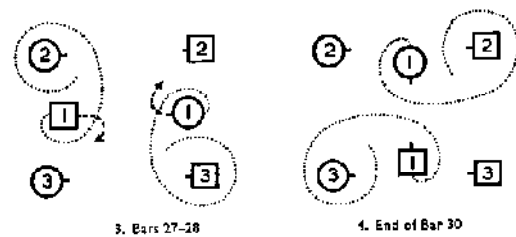

The University of Washington is committed to providing access, equal opportunity and reasonable accommodations in its services, programs, activities, education and employment for individuals with disabilities. To request disability accommodations, contact the Disability Services Office at least ten days in advance at (206) 543-6450/V, (206) 543-6452/TTY, (206) 685-7264/FAX or dso@u.washington.edu.